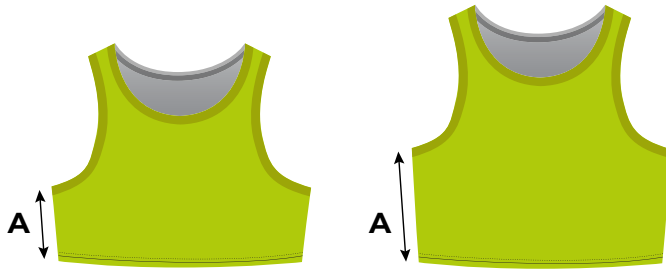

CROP TOP - SUBLIMATED

SIZE CHART

Custom Crop Top Sports Bra

UNITS: CM	12-13	13-14	XXS	XS	S	M	L	XL
UK size	150 - 155cm	155 - 160cm	6	8	10	12	14	16
Chest to fit (inches)	28-29"	30-31"	30-31"	32-33"	34-35"	36-37"	38-39"	40-41"
Chest to fit (cm)	71-74	76-79	76-79	81-84	86-89	91-94	96-99	101-104
A Side seam	11	11.5	12.5	13	13.5	14	14.5	15

Custom Technical Crop Top – Active

UNITS: CM	12-13	13-14	XXS	XS	S	M	L	XL
UK size	150 - 155cm	155 - 160cm	6	8	10	12	14	16
Chest to fit (inches)	28-29"	30-31"	30-31"	32-33"	34-35"	36-37"	38-39"	40-41"
Chest to fit (cm)	71-74	76-79	76-79	81-84	86-89	91-94	96-99	101-104
A Side seam	17	17.5	18.5	19	19.5	18	20.5	21