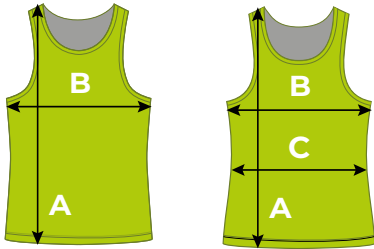

ADULT TECH T-SHIRT - SUBLIMATED SIZE CHART

Men's Custom Running T-shirts & Tops

UNITS: CM		XS	S	M	L	XL	XXL	3XL	4XL
	Chest to fit (inches)	32-34"	34-37"	37-40"	40-43"	43-46"	46-49"	49-52"	52-55"
	Chest to fit (cm)	81-87	87-94	94-102	102-109	109-117	117-125	125-132	132-140
A	Front length	68	70	72	74	76	78	80	82
B	1/2 Chest	45	48.5	52.5	56.5	60.5	64.5	68.5	72.5
D	Sleeve length (long sleeve)	62	64	66	68	70	72	74	76

Women's Custom Running T-shirts & Tops

UNITS: CM		XXS	XS	S	M	L	XL	XXL	3XL	4XL
	UK size	6	8	10	12	14	16	18	20	22
	Chest to fit (inches)	30-31"	32-33"	34-35"	36-37"	38-39"	40-41"	42-43"	44-45"	46-47"
	Chest to fit (cm)	76-79	81-84	86-89	91-94	96-99	101-104	106-109	111-114	116-119
A	Front length	60	62	64	66	68	70	72	76	78
B	1/2 Chest	41.5	44	46.5	49	51.5	54	56.5	59	61.5
C	1/2 Waist	39	40	43	45	47.5	50	52.5	55	57.5
D	Sleeve length (long sleeve)	59	60	61	62	63	64	65	66	67

Youth Custom Running T-shirts & Tops

AGE	4-5 YRS	5-6 YRS	7-8 YRS	9-10 YRS	10-11 YRS	12-13 YRS	13-14 YRS
Height in cm	100-110	110-120	120-130	130-140	140-150	150-158	158-163
Chest to fit (inches)	23"	24"	26"	28"	29.5"	31"	32"
Chest to fit (cm)	58	61	66	71	75	79	81
A Front length	44	47	50	53	56	60	64
B 1/2 Chest	35	36	37	39	41	43	45
D Sleeve length (long sleeve)	40	43	46	49	52	55	57

CROP TOP - SUBLIMATED

SIZE CHART

Custom Crop Top Sports Bra

UNITS: CM	12-13	13-14	XXS	XS	S	M	L	XL
UK size	150 - 155cm	155 - 160cm	6	8	10	12	14	16
Chest to fit (inches)	28-29"	30-31"	30-31"	32-33"	34-35"	36-37"	38-39"	40-41"
Chest to fit (cm)	71-74	76-79	76-79	81-84	86-89	91-94	96-99	101-104
A Side seam	11	11.5	12.5	13	13.5	14	14.5	15