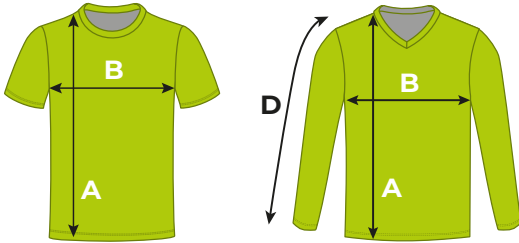

ADULT TECH T-SHIRT - SUBLIMATED SIZE CHART

Men's Custom Running T-shirts & Tops

UNITS: CM		XS	S	M	L	XL	XXL	3XL	4XL
	Chest to fit (inches)	32-34"	34-37"	37-40"	40-43"	43-46"	46-49"	49-52"	52-55"
	Chest to fit (cm)	81-87	87-94	94-102	102-109	109-117	117-125	125-132	132-140
A	Front length	68	70	72	74	76	78	80	82
B	1/2 Chest	45	48.5	52.5	56.5	60.5	64.5	68.5	72.5
D	Sleeve length (long sleeve)	62	64	66	68	70	72	74	76

Women's Custom Running T-shirts & Tops

UNITS: CM		XXS	XS	S	M	L	XL	XXL	3XL	4XL
	UK size	6	8	10	12	14	16	18	20	22
	Chest to fit (inches)	30-31"	32-33"	34-35"	36-37"	38-39"	40-41"	42-43"	44-45"	46-47"
	Chest to fit (cm)	76-79	81-84	86-89	91-94	96-99	101-104	106-109	111-114	116-119
A	Front length	60	62	64	66	68	70	72	76	78
B	1/2 Chest	41.5	44	46.5	49	51.5	54	56.5	59	61.5
C	1/2 Waist	39	40	43	45	47.5	50	52.5	55	57.5
D	Sleeve length (long sleeve)	59	60	61	62	63	64	65	66	67

CROP TOP - SUBLIMATED

SIZE CHART

Custom Crop Top Sports Bra

UNITS: CM	12-13	13-14	XXS	XS	S	M	L	XL
UK size	150 - 155cm	155 - 160cm	6	8	10	12	14	16
Chest to fit (inches)	28-29"	30-31"	30-31"	32-33"	34-35"	36-37"	38-39"	40-41"
Chest to fit (cm)	71-74	76-79	76-79	81-84	86-89	91-94	96-99	101-104
A Side seam	11	11.5	12.5	13	13.5	14	14.5	15

Custom Technical Crop Top – Active

UNITS: CM	12-13	13-14	XXS	XS	S	M	L	XL
UK size	150 - 155cm	155 - 160cm	6	8	10	12	14	16
Chest to fit (inches)	28-29"	30-31"	30-31"	32-33"	34-35"	36-37"	38-39"	40-41"
Chest to fit (cm)	71-74	76-79	76-79	81-84	86-89	91-94	96-99	101-104
A Side seam	17	17.5	18.5	19	19.5	18	20.5	21