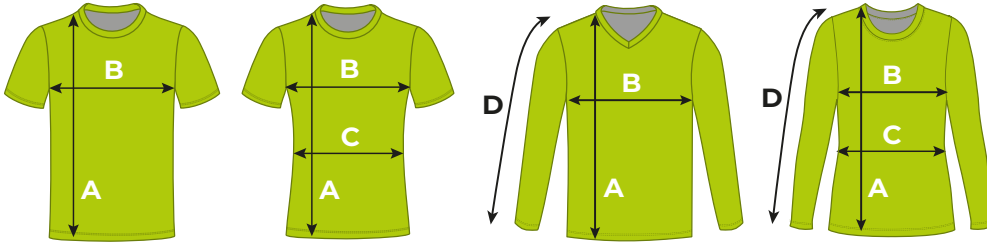

ADULT TECH T-SHIRT - SUBLIMATED SIZE CHART

Men's Custom Running T-shirts & Tops

UNITS: CM		XS	S	M	L	XL	XXL	3XL	4XL
	Chest to fit (inches)	32-34"	34-37"	37-40"	40-43"	43-46"	46-49"	49-52"	52-55"
	Chest to fit (cm)	81-87	87-94	94-102	102-109	109-117	117-125	125-132	132-140
A	Front length	68	70	72	74	76	78	80	82
B	1/2 Chest	45	48.5	52.5	56.5	60.5	64.5	68.5	72.5
D	Sleeve length (long sleeve)	62	64	66	68	70	72	74	76

Women's Custom Running T-shirts & Tops

UNITS: CM		XXS	XS	S	M	L	XL	XXL	3XL	4XL
	UK size	6	8	10	12	14	16	18	20	22
	Chest to fit (inches)	30-31"	32-33"	34-35"	36-37"	38-39"	40-41"	42-43"	44-45"	46-47"
	Chest to fit (cm)	76-79	81-84	86-89	91-94	96-99	101-104	106-109	111-114	116-119
A	Front length	60	62	64	66	68	70	72	76	78
B	1/2 Chest	41.5	44	46.5	49	51.5	54	56.5	59	61.5
C	1/2 Waist	39	40	43	45	47.5	50	52.5	55	57.5
D	Sleeve length (long sleeve)	59	60	61	62	63	64	65	66	67

CROP TOP - SUBLIMATED

SIZE CHART

Custom Crop Top Sports Bra

UNITS: CM	12-13	13-14	XXS	XS	S	M	L	XL
UK size	150 - 155cm	155 - 160cm	6	8	10	12	14	16
Chest to fit (inches)	28-29"	30-31"	30-31"	32-33"	34-35"	36-37"	38-39"	40-41"
Chest to fit (cm)	71-74	76-79	76-79	81-84	86-89	91-94	96-99	101-104
A Side seam	11	11.5	12.5	13	13.5	14	14.5	15

Custom Technical Crop Top – Active

UNITS: CM	12-13	13-14	XXS	XS	S	M	L	XL
UK size	150 - 155cm	155 - 160cm	6	8	10	12	14	16
Chest to fit (inches)	28-29"	30-31"	30-31"	32-33"	34-35"	36-37"	38-39"	40-41"
Chest to fit (cm)	71-74	76-79	76-79	81-84	86-89	91-94	96-99	101-104
A Side seam	17	17.5	18.5	19	19.5	18	20.5	21